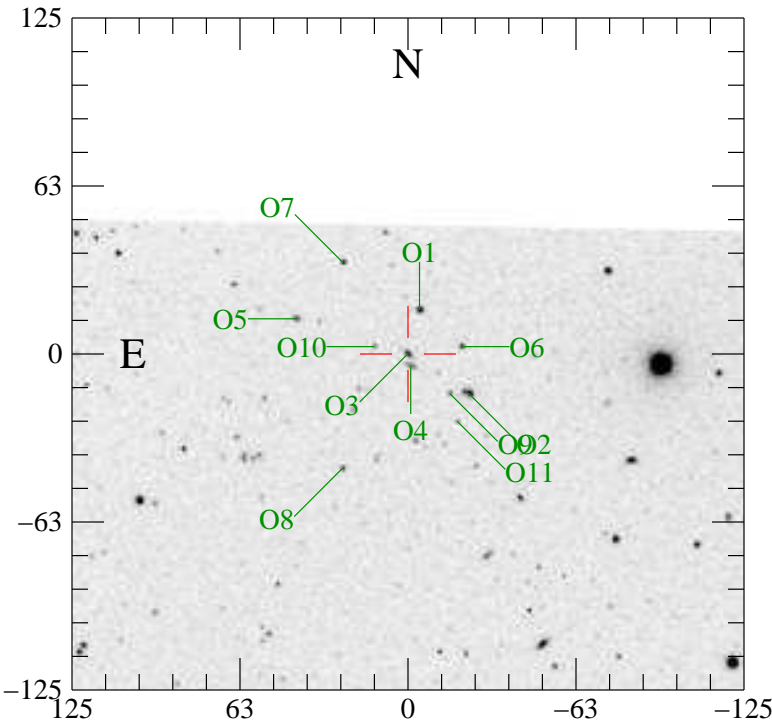

wdd5.060916_0853.159_8.sw: 02:30:10.384 -08:06:54.03 2006-Q-014

Offsets from Object to Transient

Obj	RA (J2000)	Dec	dE (")	dN (")	r (")	PA	m(I)
Tran	02:30:10.384	-08:06:54.03	0.00	0.00	0.0	0.0	0.00
O1	02:30:10.094	-08:06:37.72	4.31	-16.31	16.9	165.2	19.70
O2	02:30:08.868	-08:07:08.66	22.51	14.63	26.9	57.0	19.80
O3	02:30:10.389	-08:06:54.08	-0.07	0.05	0.1	-55.8	20.50
O4	02:30:10.314	-08:06:58.54	1.04	4.51	4.6	12.9	20.90
O5	02:30:13.189	-08:06:40.96	-41.65	-13.07	43.7	-107.4	21.00
O6	02:30:09.045	-08:06:51.33	19.88	-2.70	20.1	97.7	21.00
O7	02:30:12.012	-08:06:20.03	-24.18	-34.00	41.7	-144.6	21.10
O8	02:30:12.028	-08:07:36.69	-24.41	42.66	49.1	-29.8	21.40
O9	02:30:09.337	-08:07:08.75	15.55	14.72	21.4	46.6	21.90
O10	02:30:11.221	-08:06:51.30	-12.43	-2.73	12.7	-102.4	22.00
O11	02:30:09.147	-08:07:19.11	18.37	25.08	31.1	36.2	22.40