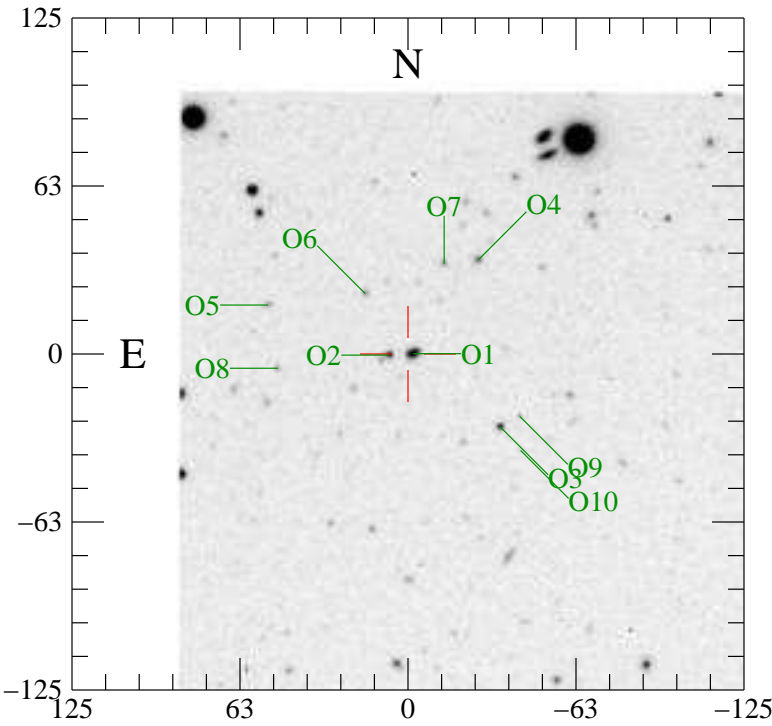

wdd8.061013_0726.115_5.sw: 02:30:54.302 -08:57:42.08 2006-Q-054

Offsets from Object to Transient

Obj	RA (J2000)	Dec	dE (")	dN (")	r (")	PA	m(I)
Tran	02:30:54.302	-08:57:42.08	0.00	0.00	0.0	0.0	0.00
O1	02:30:54.172	-08:57:42.00	1.93	-0.08	1.9	92.4	18.70
O2	02:30:54.771	-08:57:42.50	-6.95	0.42	7.0	-86.5	19.70
O3	02:30:51.985	-08:58:09.22	34.33	27.14	43.8	51.7	20.00
O4	02:30:52.532	-08:57:07.08	26.23	-35.00	43.7	143.2	20.20
O5	02:30:57.811	-08:57:23.85	-51.99	-18.23	55.1	-109.3	20.80
O6	02:30:55.373	-08:57:19.69	-15.87	-22.39	27.4	-144.7	21.10
O7	02:30:53.391	-08:57:08.53	13.50	-33.55	36.2	158.1	21.40
O8	02:30:57.565	-08:57:47.39	-48.35	5.31	48.6	-83.7	21.60
O9	02:30:51.491	-08:58:05.34	41.65	23.26	47.7	60.8	21.60
O10	02:30:51.474	-08:58:18.04	41.90	35.96	55.2	49.4	23.00