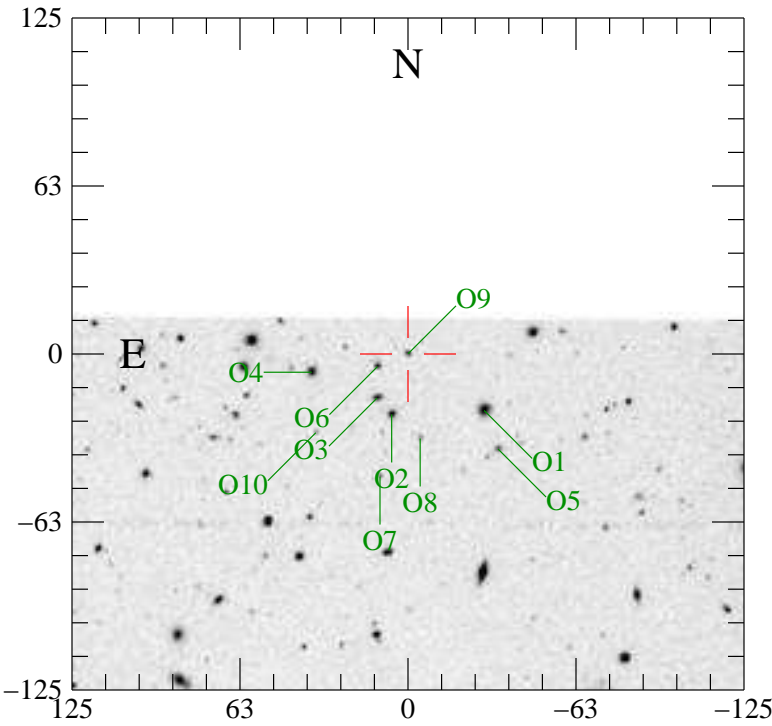

wbb4.061019_0554.104_11.sw: 01:14:47.190 +00:10:13.26 2006-Q-061

Offsets from Object to Transient

Obj	RA (J2000)	Dec	dE (")	dN (")	r (")	PA	m(I)
Tran	01:14:47.190	+00:10:13.26	0.00	0.00	0.0	0.0	0.00
O1	01:14:45.300	+00:09:52.23	28.35	21.03	35.3	53.4	19.00
O2	01:14:47.594	+00:09:50.70	-6.06	22.56	23.4	-15.0	19.80
O3	01:14:47.958	+00:09:56.82	-11.52	16.44	20.1	-35.0	20.10
O4	01:14:49.577	+00:10:06.46	-35.80	6.80	36.4	-79.2	20.40
O5	01:14:44.952	+00:09:37.86	33.57	35.40	48.8	43.5	20.80
O6	01:14:47.946	+00:10:08.55	-11.34	4.71	12.3	-67.4	21.60
O7	01:14:47.884	+00:09:27.65	-10.41	45.61	46.8	-12.9	21.90
O8	01:14:46.885	+00:09:41.77	4.57	31.49	31.8	8.3	22.10
O9	01:14:47.188	+00:10:13.32	0.03	-0.06	0.1	153.4	22.20
O10	01:14:49.474	+00:09:43.96	-34.26	29.30	45.1	-49.5	22.30