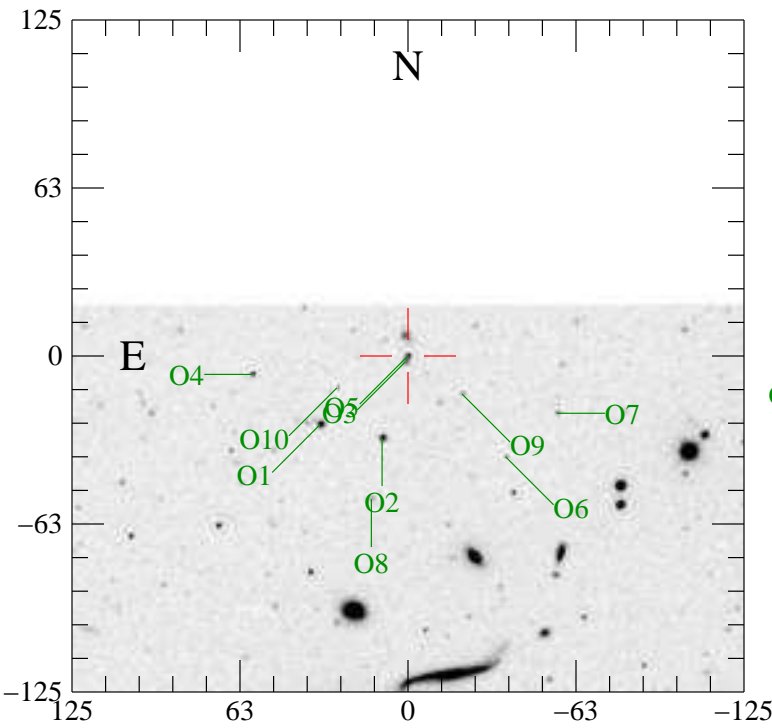

waa1.061219\_0100.055\_1.sw: 23:29:00.968 -08:54:04.16 2006-R-328

**Offsets from Object to Transient**

Obj	RA (J2000)	Dec	dE(")	dN(")	r(")	PA	m(I)
Tran	23:29:00.968	-08:54:04.16	0.00	0.00	0.0	0.0	0.00
O1	23:29:03.169	-08:54:29.65	-32.62	25.49	41.4	-52.0	19.30
O2	23:29:01.617	-08:54:34.73	-9.62	30.57	32.0	-17.5	19.50
O3	23:29:01.035	-08:54:06.39	-0.99	2.23	2.4	-24.0	20.80
O4	23:29:04.873	-08:54:11.06	-57.87	6.90	58.3	-83.2	20.80
O5	23:29:00.975	-08:54:04.24	-0.10	0.08	0.1	-52.7	20.90
O6	23:28:58.514	-08:54:41.67	36.37	37.51	52.2	44.1	21.10
O7	23:28:57.228	-08:54:25.50	55.42	21.34	59.4	68.9	21.60
O8	23:29:01.887	-08:54:57.38	-13.62	53.22	54.9	-14.4	21.70
O9	23:28:59.610	-08:54:18.36	20.12	14.20	24.6	54.8	21.70
O10	23:29:02.748	-08:54:16.07	-26.38	11.91	28.9	-65.7	22.40