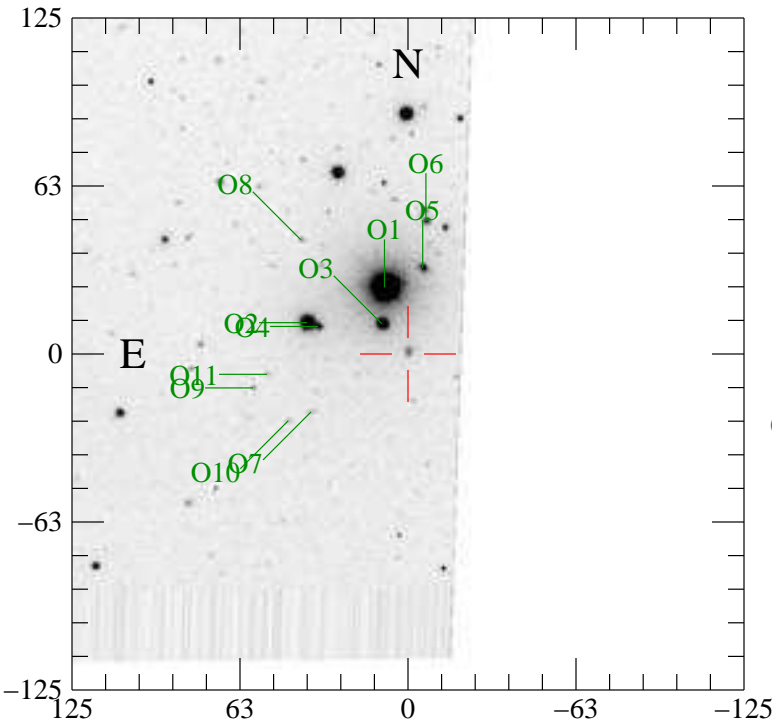

wbb4.071004_0554.042_1.sw: 01:13:15.802 -00:01:31.41 2007-X-017

Offsets from Object to Transient

Obj	RA (J2000)	Dec	dE (")	dN (")	r (")	PA	m(I)
Tran	01:13:15.802	-00:01:31.41	0.00	0.00	0.0	0.0	0.00
O1	01:13:16.383	-00:01:06.70	-8.71	-24.71	26.2	-160.6	14.20
O2	01:13:18.302	-00:01:19.79	-37.50	-11.62	39.3	-107.2	15.60
O3	01:13:16.449	-00:01:20.21	-9.70	-11.20	14.8	-139.1	16.00
O4	01:13:18.030	-00:01:21.18	-33.42	-10.23	35.0	-107.0	18.30
O5	01:13:15.435	-00:00:59.39	5.50	-32.02	32.5	170.2	19.60
O6	01:13:15.354	-00:00:42.03	6.72	-49.38	49.8	172.3	20.30
O7	01:13:18.205	-00:01:53.01	-36.04	21.60	42.0	-59.1	20.90
O8	01:13:18.459	-00:00:48.93	-39.85	-42.48	58.2	-136.8	21.00
O9	01:13:19.643	-00:01:44.03	-57.61	12.62	59.0	-77.6	21.10
O10	01:13:18.767	-00:01:56.27	-44.47	24.86	51.0	-60.8	21.50
O11	01:13:19.296	-00:01:39.00	-52.41	7.59	53.0	-81.8	21.60