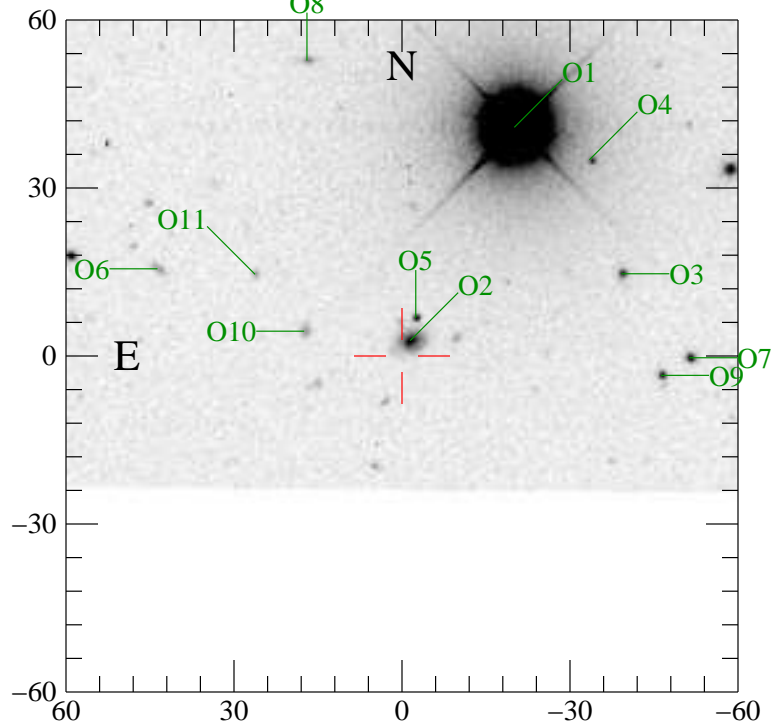

wbb1.041205_0157.065_12.sw: 01:14:41.246 +00:46:51.84 2007-X-025

Offsets from Object to Transient

Obj	RA (J2000)	Dec	dE (")	dN (")	r (")	PA	m(I)
Tran	01:14:41.246	+00:46:51.84	0.00	0.00	0.0	0.0	0.00
O1	01:14:39.907	+00:47:32.65	20.08	-40.81	45.5	153.8	13.90
O2	01:14:41.147	+00:46:54.56	1.48	-2.72	3.1	151.4	19.10
O3	01:14:38.632	+00:47:06.52	39.21	-14.68	41.9	110.5	20.30
O4	01:14:39.013	+00:47:26.85	33.49	-35.01	48.5	136.3	20.70
O5	01:14:41.082	+00:46:58.60	2.46	-6.76	7.2	160.0	20.80
O6	01:14:44.156	+00:47:07.40	-43.65	-15.56	46.3	-109.6	20.80
O7	01:14:37.824	+00:46:51.50	51.33	0.34	51.3	89.6	20.80
O8	01:14:42.377	+00:47:44.57	-16.96	-52.73	55.4	-162.2	21.20
O9	01:14:38.161	+00:46:48.38	46.27	3.46	46.4	85.7	21.20
O10	01:14:42.410	+00:46:56.27	-17.46	-4.43	18.0	-104.2	21.50
O11	01:14:42.994	+00:47:06.40	-26.22	-14.56	30.0	-119.0	21.80