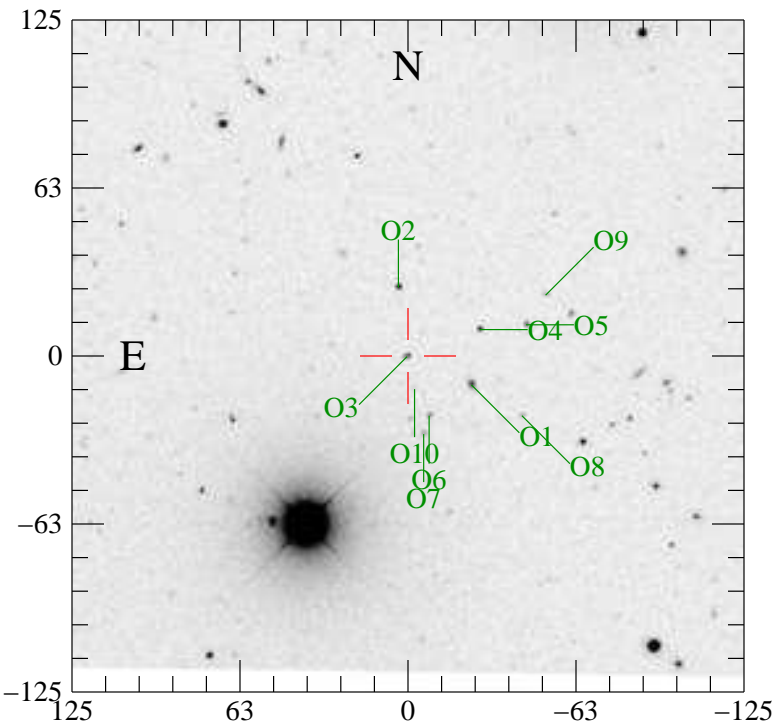

wdd5.071008_0907.074_6.sw: 02:30:24.610 -08:17:54.44 2007-X-055

Offsets from Object to Transient

Obj	RA (J2000)	Dec	dE(")	dN(")	r(")	PA	m(I)
Tran	02:30:24.610	-08:17:54.44	0.00	0.00	0.0	0.0	0.00
O1	02:30:23.019	-08:18:05.20	23.62	10.76	25.9	65.5	19.80
O2	02:30:24.849	-08:17:28.97	-3.55	-25.47	25.7	-172.1	20.00
O3	02:30:24.631	-08:17:54.70	-0.31	0.26	0.4	-50.4	20.40
O4	02:30:22.813	-08:17:44.67	26.67	-9.77	28.4	110.1	20.50
O5	02:30:21.654	-08:17:42.87	43.88	-11.57	45.4	104.8	20.90
O6	02:30:24.079	-08:18:16.68	7.88	22.24	23.6	19.5	21.10
O7	02:30:24.214	-08:18:23.52	5.88	29.08	29.7	11.4	21.40
O8	02:30:21.752	-08:18:16.67	42.42	22.23	47.9	62.3	21.80
O9	02:30:21.158	-08:17:31.87	51.24	-22.57	56.0	113.8	21.80
O10	02:30:24.442	-08:18:06.78	2.49	12.34	12.6	11.4	22.70