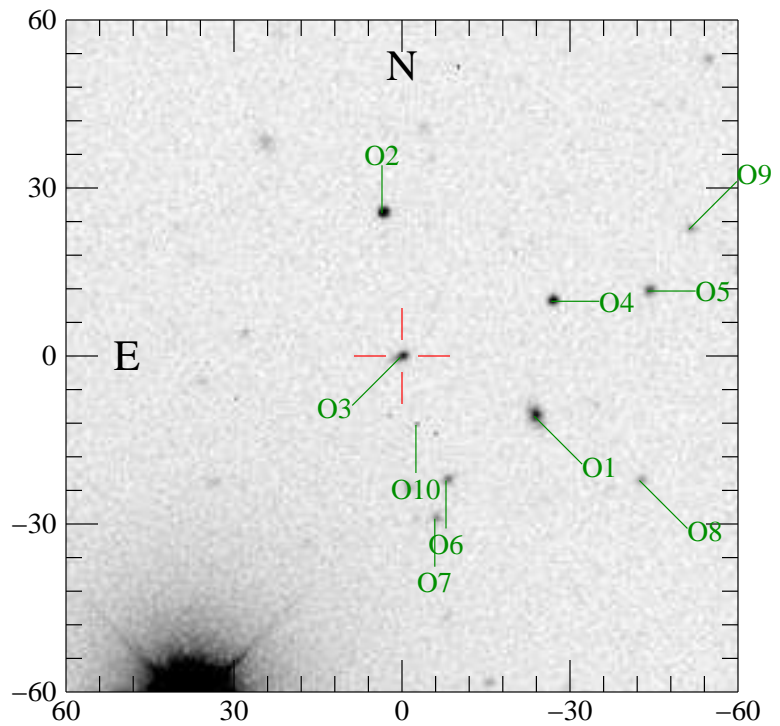

wdd5.071008_0907.074_6.sw: 02:30:24.610 -08:17:54.44 2007-X-055

Offsets from Object to Transient

Obj	RA (J2000)	Dec	dE(")	dN(")	r(")	PA	m(I)
Tran	02:30:24.610	-08:17:54.44	0.00	0.00	0.0	0.0	0.00
O1	02:30:23.019	-08:18:05.20	23.62	10.76	25.9	65.5	19.80
O2	02:30:24.849	-08:17:28.97	-3.55	-25.47	25.7	-172.1	20.00
O3	02:30:24.631	-08:17:54.70	-0.31	0.26	0.4	-50.4	20.40
O4	02:30:22.813	-08:17:44.67	26.67	-9.77	28.4	110.1	20.50
O5	02:30:21.654	-08:17:42.87	43.88	-11.57	45.4	104.8	20.90
O6	02:30:24.079	-08:18:16.68	7.88	22.24	23.6	19.5	21.10
O7	02:30:24.214	-08:18:23.52	5.88	29.08	29.7	11.4	21.40
O8	02:30:21.752	-08:18:16.67	42.42	22.23	47.9	62.3	21.80
O9	02:30:21.158	-08:17:31.87	51.24	-22.57	56.0	113.8	21.80
O10	02:30:24.442	-08:18:06.78	2.49	12.34	12.6	11.4	22.70