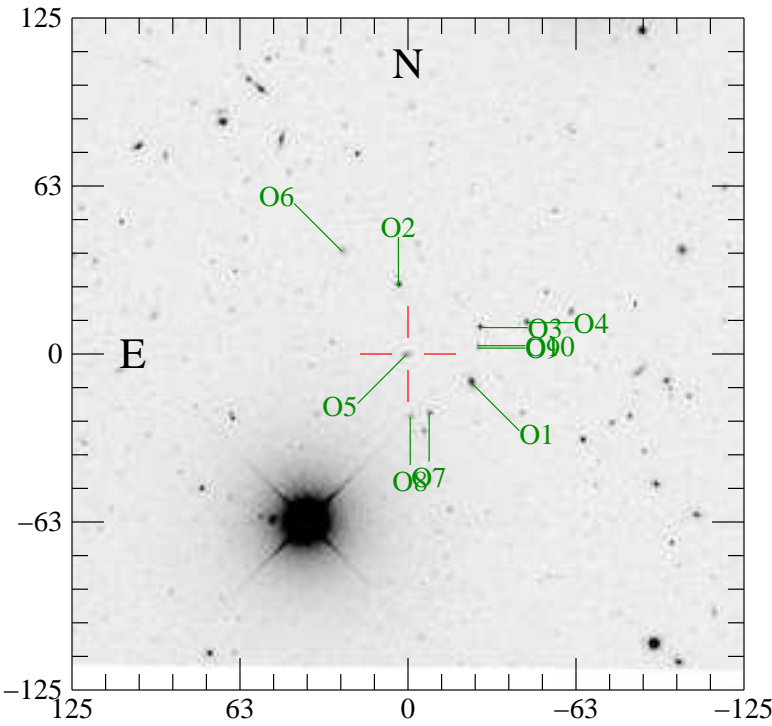

wdd5.041213_0229.073_6.sw: 02:30:24.610 -08:17:54.44 2007-X-055

Offsets from Object to Transient

| Obj | RA (J2000) | Dec | dE(") | dN(") | r(") | PA | m(I) |
|------|--------------|--------------|--------|--------|------|--------|-------|
| Tran | 02:30:24.610 | -08:17:54.44 | 0.00 | 0.00 | 0.0 | 0.0 | 0.00 |
| O1 | 02:30:23.021 | -08:18:05.17 | 23.59 | 10.73 | 25.9 | 65.5 | 19.70 |
| O2 | 02:30:24.850 | -08:17:28.86 | -3.56 | -25.58 | 25.8 | -172.1 | 20.00 |
| O3 | 02:30:22.811 | -08:17:44.62 | 26.70 | -9.82 | 28.4 | 110.2 | 20.40 |
| O4 | 02:30:21.653 | -08:17:42.80 | 43.89 | -11.64 | 45.4 | 104.9 | 20.80 |
| O5 | 02:30:24.667 | -08:17:55.03 | -0.85 | 0.59 | 1.0 | -55.2 | 20.90 |
| O6 | 02:30:26.257 | -08:17:16.40 | -24.45 | -38.04 | 45.2 | -147.3 | 21.10 |
| O7 | 02:30:24.077 | -08:18:16.64 | 7.91 | 22.20 | 23.6 | 19.6 | 21.10 |
| O8 | 02:30:24.552 | -08:18:17.95 | 0.86 | 23.51 | 23.5 | 2.1 | 21.50 |
| O9 | 02:30:22.866 | -08:17:52.28 | 25.89 | -2.16 | 26.0 | 94.8 | 22.60 |
| O10 | 02:30:22.868 | -08:17:51.39 | 25.86 | -3.05 | 26.0 | 96.7 | 22.60 |