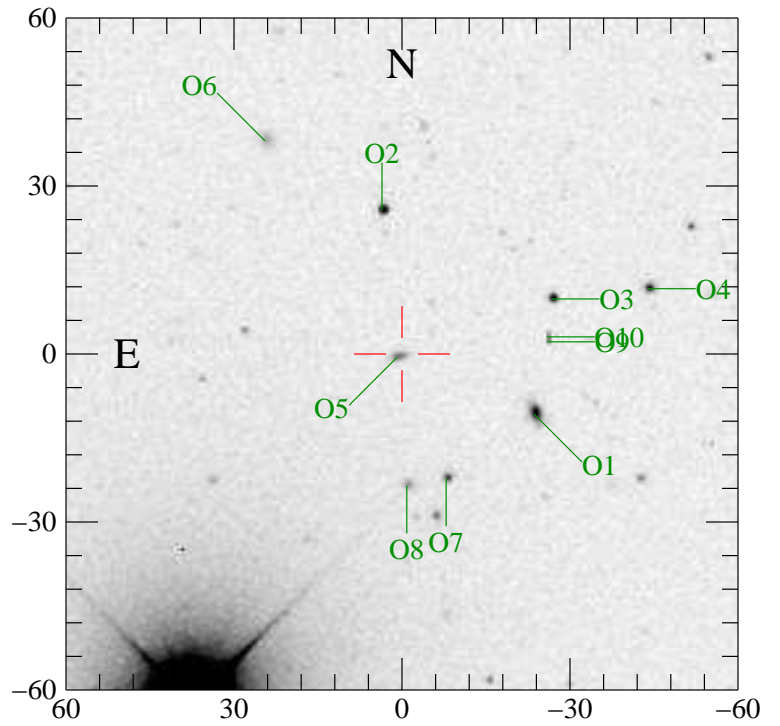

wdd5.041213_0229.073_6.sw: 02:30:24.610 -08:17:54.44 2007-X-055

Offsets from Object to Transient

| Obj | RA (J2000) | Dec | dE(") | dN(") | r(") | PA | m(I) |
|------|--------------|--------------|--------|--------|------|--------|-------|
| Tran | 02:30:24.610 | -08:17:54.44 | 0.00 | 0.00 | 0.0 | 0.0 | 0.00 |
| O1 | 02:30:23.021 | -08:18:05.17 | 23.59 | 10.73 | 25.9 | 65.5 | 19.70 |
| O2 | 02:30:24.850 | -08:17:28.86 | -3.56 | -25.58 | 25.8 | -172.1 | 20.00 |
| O3 | 02:30:22.811 | -08:17:44.62 | 26.70 | -9.82 | 28.4 | 110.2 | 20.40 |
| O4 | 02:30:21.653 | -08:17:42.80 | 43.89 | -11.64 | 45.4 | 104.9 | 20.80 |
| O5 | 02:30:24.667 | -08:17:55.03 | -0.85 | 0.59 | 1.0 | -55.2 | 20.90 |
| O6 | 02:30:26.257 | -08:17:16.40 | -24.45 | -38.04 | 45.2 | -147.3 | 21.10 |
| O7 | 02:30:24.077 | -08:18:16.64 | 7.91 | 22.20 | 23.6 | 19.6 | 21.10 |
| O8 | 02:30:24.552 | -08:18:17.95 | 0.86 | 23.51 | 23.5 | 2.1 | 21.50 |
| O9 | 02:30:22.866 | -08:17:52.28 | 25.89 | -2.16 | 26.0 | 94.8 | 22.60 |
| O10 | 02:30:22.868 | -08:17:51.39 | 25.86 | -3.05 | 26.0 | 96.7 | 22.60 |