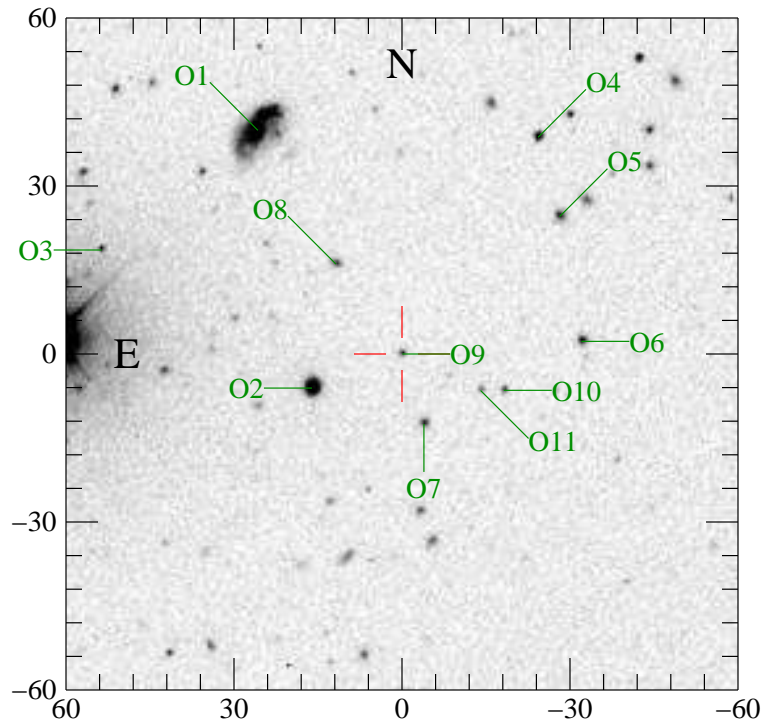

wcc9.071105_0617.058_11.sw: 02:05:32.967 -05:02:46.64 2007-Y-131

Offsets from Object to Transient

| Obj | RA (J2000) | Dec | dE (") | dN (") | r (") | PA | m(I) |
|------|--------------|--------------|--------|--------|-------|--------|-------|
| Tran | 02:05:32.967 | -05:02:46.64 | 0.00 | 0.00 | 0.0 | 0.0 | 0.00 |
| O1 | 02:05:34.690 | -05:02:06.71 | -25.74 | -39.93 | 47.5 | -147.2 | 17.20 |
| O2 | 02:05:34.042 | -05:02:52.74 | -16.06 | 6.10 | 17.2 | -69.2 | 18.30 |
| O3 | 02:05:36.555 | -05:02:28.09 | -53.61 | -18.55 | 56.7 | -109.1 | 19.80 |
| O4 | 02:05:31.342 | -05:02:07.96 | 24.28 | -38.68 | 45.7 | 147.9 | 20.00 |
| O5 | 02:05:31.085 | -05:02:22.14 | 28.12 | -24.50 | 37.3 | 131.1 | 20.50 |
| O6 | 02:05:30.822 | -05:02:44.40 | 32.05 | -2.24 | 32.1 | 94.0 | 20.60 |
| O7 | 02:05:32.703 | -05:02:59.14 | 3.94 | 12.50 | 13.1 | 17.5 | 20.90 |
| O8 | 02:05:33.756 | -05:02:30.59 | -11.79 | -16.05 | 19.9 | -143.7 | 20.90 |
| O9 | 02:05:32.963 | -05:02:46.64 | 0.06 | 0.00 | 0.1 | 90.0 | 21.40 |
| O10 | 02:05:31.750 | -05:02:53.14 | 18.18 | 6.50 | 19.3 | 70.3 | 21.50 |
| O11 | 02:05:32.027 | -05:02:53.16 | 14.05 | 6.52 | 15.5 | 65.1 | 21.80 |