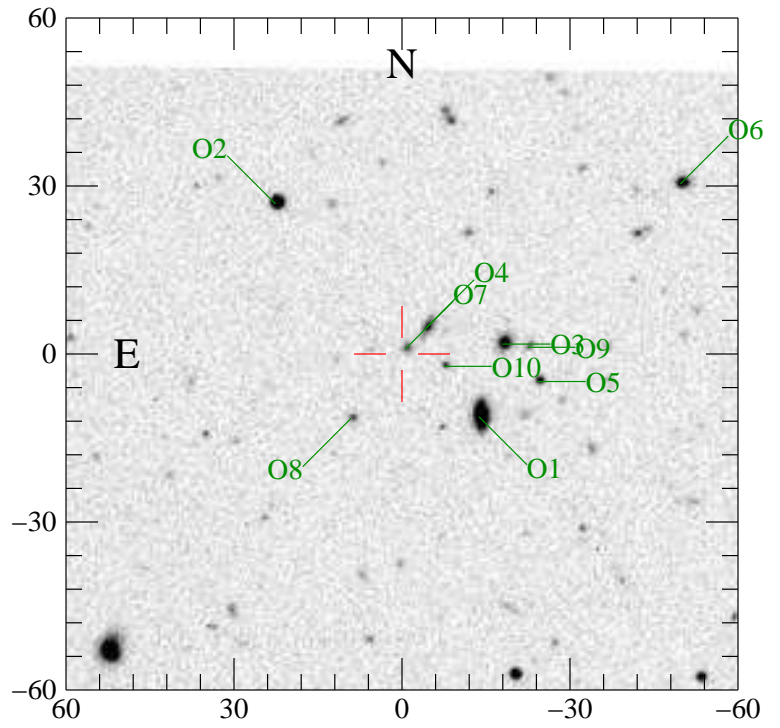

wcc7.041215\_0205.070\_5.sw: 02:09:36.850 -04:51:52.24 2007-Y-154

**Offsets from Object to Transient**

Obj	RA (J2000)	Dec	dE (")	dN (")	r (")	PA	m(I)
Tran	02:09:36.850	-04:51:52.24	0.00	0.00	0.0	0.0	0.00
O1	02:09:35.929	-04:52:03.44	13.77	11.20	17.8	50.9	18.60
O2	02:09:38.363	-04:51:25.43	-22.61	-26.81	35.1	-139.8	19.20
O3	02:09:35.648	-04:51:50.49	17.97	-1.75	18.1	95.6	20.10
O4	02:09:36.561	-04:51:47.58	4.32	-4.66	6.3	137.2	20.70
O5	02:09:35.229	-04:51:57.18	24.23	4.94	24.7	78.5	21.30
O6	02:09:33.524	-04:51:21.91	49.71	-30.33	58.2	121.4	21.40
O7	02:09:36.812	-04:51:51.43	0.57	-0.81	1.0	145.0	21.70
O8	02:09:37.461	-04:52:03.79	-9.13	11.55	14.7	-38.3	22.00
O9	02:09:35.350	-04:51:51.05	22.42	-1.19	22.4	93.0	22.20
O10	02:09:36.351	-04:51:54.46	7.46	2.22	7.8	73.4	22.20