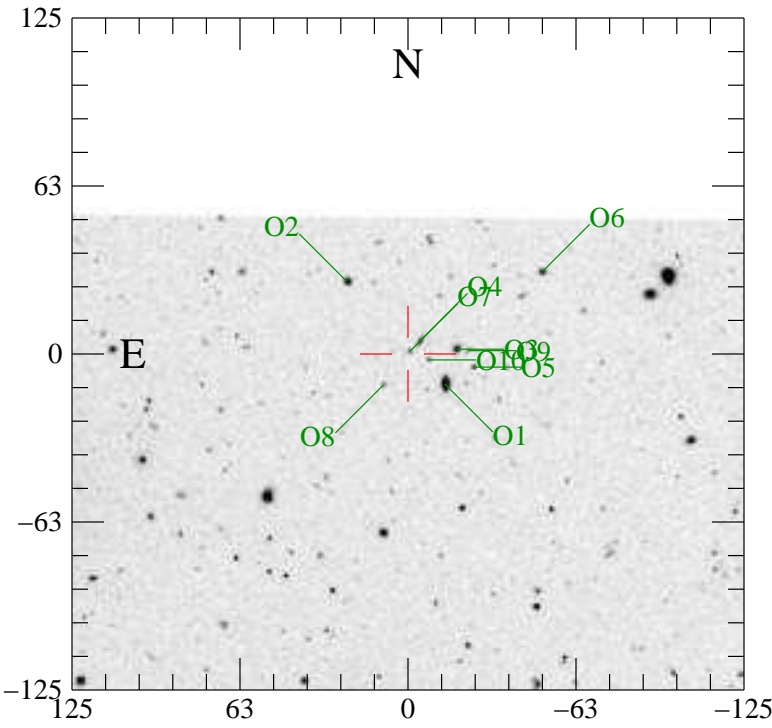

wcc7.041215\_0205.070\_5.sw: 02:09:36.850 -04:51:52.24 2007-Y-154

**Offsets from Object to Transient**

Obj	RA (J2000)	Dec	dE (")	dN (")	r (")	PA	m(I)
Tran	02:09:36.850	-04:51:52.24	0.00	0.00	0.0	0.0	0.00
O1	02:09:35.929	-04:52:03.44	13.77	11.20	17.8	50.9	18.60
O2	02:09:38.363	-04:51:25.43	-22.61	-26.81	35.1	-139.8	19.20
O3	02:09:35.648	-04:51:50.49	17.97	-1.75	18.1	95.6	20.10
O4	02:09:36.561	-04:51:47.58	4.32	-4.66	6.3	137.2	20.70
O5	02:09:35.229	-04:51:57.18	24.23	4.94	24.7	78.5	21.30
O6	02:09:33.524	-04:51:21.91	49.71	-30.33	58.2	121.4	21.40
O7	02:09:36.812	-04:51:51.43	0.57	-0.81	1.0	145.0	21.70
O8	02:09:37.461	-04:52:03.79	-9.13	11.55	14.7	-38.3	22.00
O9	02:09:35.350	-04:51:51.05	22.42	-1.19	22.4	93.0	22.20
O10	02:09:36.351	-04:51:54.46	7.46	2.22	7.8	73.4	22.20