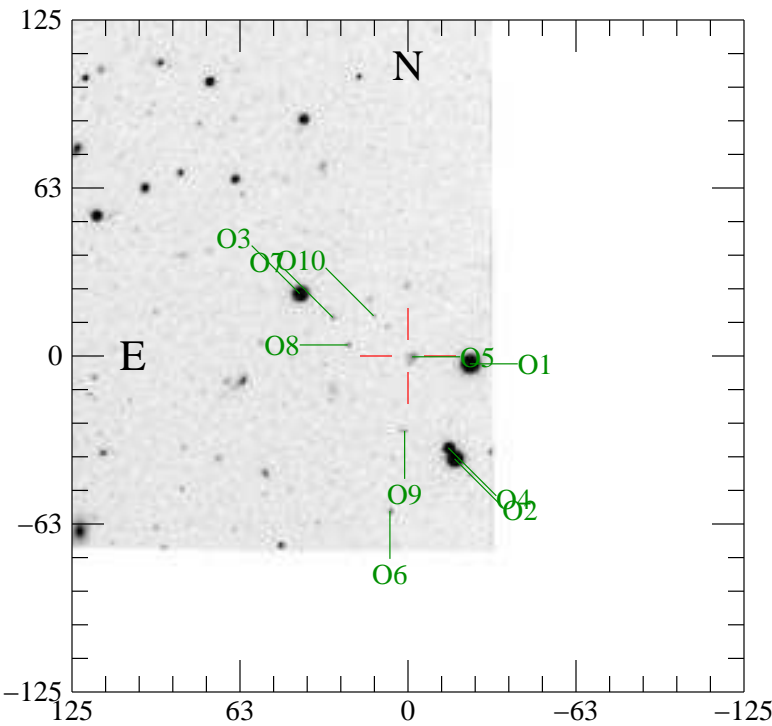

wcc5.071111\_0159.046\_7.sw: 02:06:30.884 -04:09:55.03 2007-Y-158

**Offsets from Object to Transient**

Obj	RA (J2000)	Dec	dE(")	dN(")	r(")	PA	m(I)
Tran	02:06:30.884	-04:09:55.03	0.00	0.00	0.0	0.0	0.00
O1	02:06:29.348	-04:09:57.94	22.98	2.91	23.2	82.8	15.70
O2	02:06:29.723	-04:10:33.32	17.37	38.29	42.0	24.4	16.00
O3	02:06:33.574	-04:09:31.86	-40.24	-23.17	46.4	-119.9	16.10
O4	02:06:29.881	-04:10:29.24	15.01	34.21	37.4	23.7	17.20
O5	02:06:30.777	-04:09:55.38	1.60	0.35	1.6	77.6	20.30
O6	02:06:31.332	-04:10:52.69	-6.70	57.66	58.0	-6.6	21.60
O7	02:06:32.751	-04:09:40.74	-27.93	-14.29	31.4	-117.1	21.70
O8	02:06:32.383	-04:09:50.95	-22.43	-4.08	22.8	-100.3	21.70
O9	02:06:30.964	-04:10:22.91	-1.20	27.88	27.9	-2.5	22.20
O10	02:06:31.739	-04:09:40.13	-12.79	-14.90	19.6	-139.4	22.70