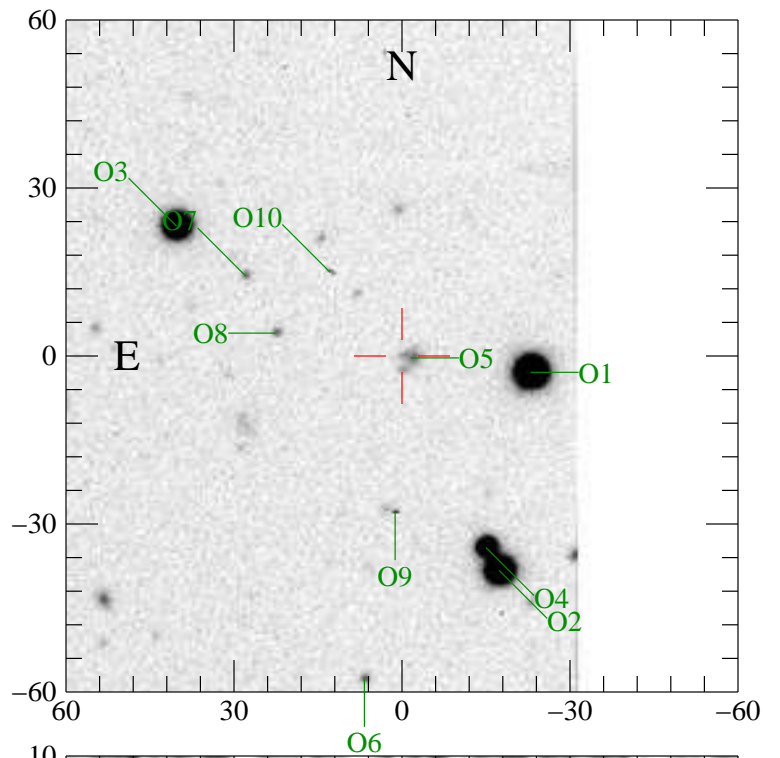

wcc5.071111\_0159.046\_7.sw: 02:06:30.884 -04:09:55.03 2007-Y-158

**Offsets from Object to Transient**

Obj	RA (J2000)	Dec	dE(")	dN(")	r(")	PA	m(I)
Tran	02:06:30.884	-04:09:55.03	0.00	0.00	0.0	0.0	0.00
O1	02:06:29.348	-04:09:57.94	22.98	2.91	23.2	82.8	15.70
O2	02:06:29.723	-04:10:33.32	17.37	38.29	42.0	24.4	16.00
O3	02:06:33.574	-04:09:31.86	-40.24	-23.17	46.4	-119.9	16.10
O4	02:06:29.881	-04:10:29.24	15.01	34.21	37.4	23.7	17.20
O5	02:06:30.777	-04:09:55.38	1.60	0.35	1.6	77.6	20.30
O6	02:06:31.332	-04:10:52.69	-6.70	57.66	58.0	-6.6	21.60
O7	02:06:32.751	-04:09:40.74	-27.93	-14.29	31.4	-117.1	21.70
O8	02:06:32.383	-04:09:50.95	-22.43	-4.08	22.8	-100.3	21.70
O9	02:06:30.964	-04:10:22.91	-1.20	27.88	27.9	-2.5	22.20
O10	02:06:31.739	-04:09:40.13	-12.79	-14.90	19.6	-139.4	22.70